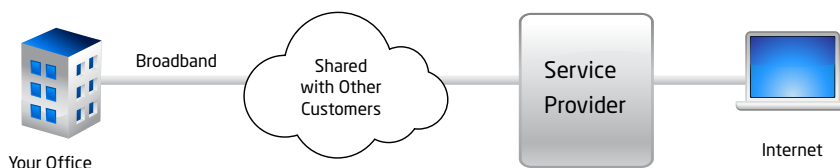

Tierzero Customer Care

You want guarantees not promises for your mission critical Internet access. Tierzero Customer Care monitors your service around-the-clock. When you call Tierzero, you get a technician on the phone that can help you with your problem now.

Call **(877) 797-0000** option 1 now to see for yourself.

TIERZERO BROADBAND

OTHER GUY'S BROADBAND

T1 Broadband

Tierzero T1 Broadband connects your business to the Internet at 1.54 megabits per second with a dedicated, not shared, T1/DS1 Internet Access Line. Many companies advertise T1 service that is actually Frame Relay service. Frame Relay is a "shared" service and you will not receive the full 1.54 of bandwidth. Get the real thing!