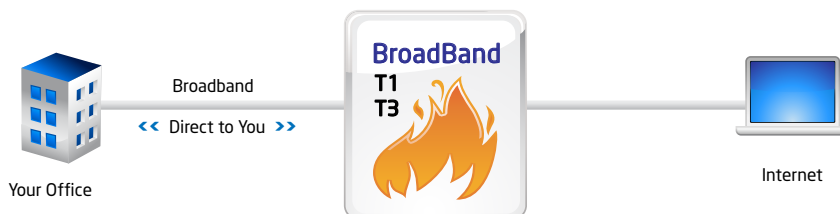

could potentially slow your connection down, **and a tech team that answers your questions right away!**

REAL T1 BANDWIDTH
T1 Broadband
starts at \$300/mo

BIG BOY BANDWIDTH
T3 Broadband
starts at \$2000/mo

Tierzero Customer Care

You want guarantees not promises for your mission critical Internet access. Tierzero Customer Care monitors your service around-the-clock. When you call Tierzero, you get a technician on the phone that can help you with your problem now.

Call **(877) 797-0000** option 1 now to see for yourself.

TIERZERO BROADBAND

OTHER GUY'S BROADBAND

T1 Broadband

Tierzero T1 Broadband connects your business to the Internet at 1.54 megabits per second with a dedicated, not shared, T1/DS1 Internet Access Line. Many companies advertise T1 service that is actually Frame Relay service. Frame Relay is a "shared" service and you will not receive the full 1.54 of bandwidth. Get the real thing!